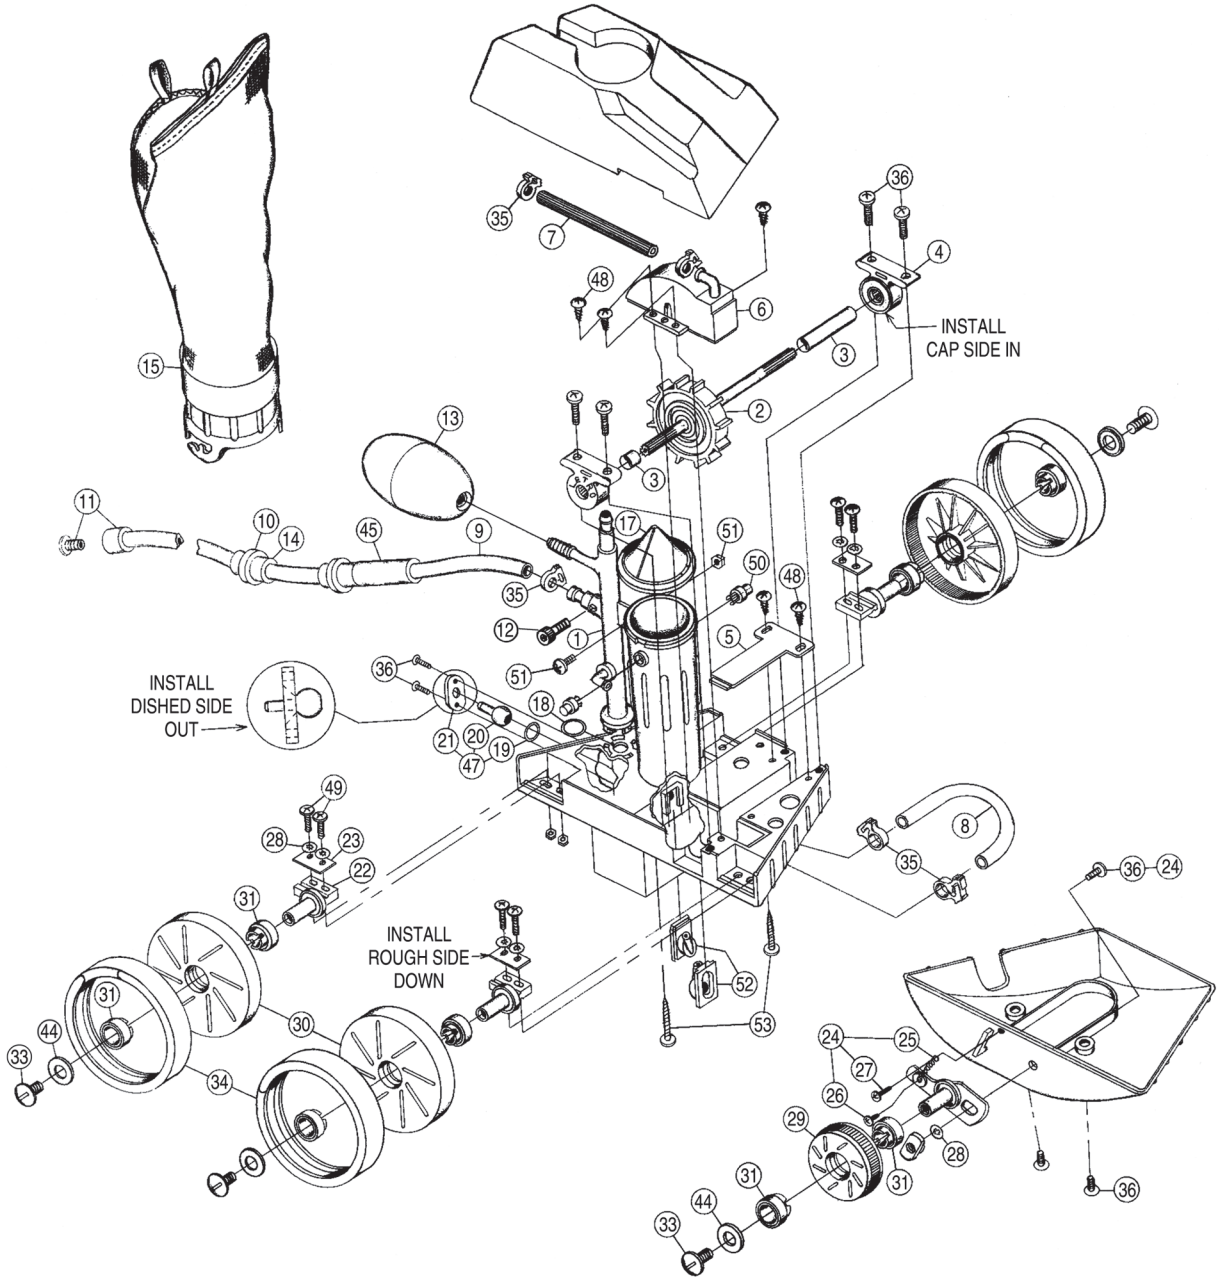

Legend® 3-Wheel Replacement Parts

HOSE KIT - # LL209